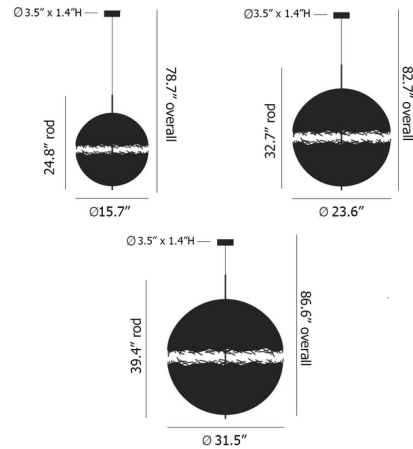

Shown in brass / natural fiberglass

CLICK TO VIEW PRODUCT

Notes: