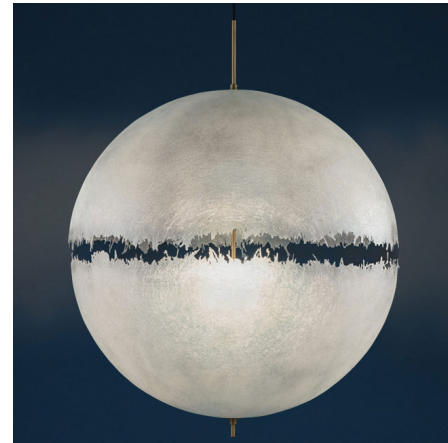

## PostKrisi Globe Pendant By Catellani & Smith

### Description

The PostKrisi collection was Enzo Catellani's first foray into working with fiberglass. While he was initially intrigued by the material's light weight and strength, he was captivated by the shadows cast as it interacts with light. The PostKrisi Globe Pendant features a pair of fiberglass hemispheres mounted on a central metal rod. As light passes by the rough edges of the fiberglass, an irregularly shaped band of light is cast upon the room. Includes round black mounting plate to cover standard US junction box. Available in translucent Natural Fiberglass or White Painted Fiberglass with Brass or Nickel rod and Black canopy. Brass rod is only available in 23.6 inch size.

### Specifications

COLOR	Natural Fiberglass
BODY FINISH	Brass
WATTAGE	24W
DIMMER	Low Voltage Electronic
DIMENSIONS	23.62"W x 23.62"H
BULB NOT INCLUDED	3 x A19/Medium (E26)/8W/120V LED
COUNTRY OF ORIGIN	Italy