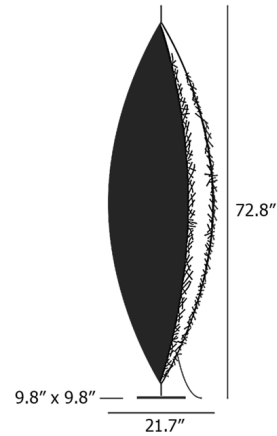

Specifications

| | |
|-----------------------|---------------------|
| COLOR | Silver Leaf |
| BODY FINISH | Nickel |
| WATTAGE | 8W |
| DIMMER | Included |
| DIMENSIONS | 21.65"W x 72.83"H |
| INTEGRATED LED MODULE | 8 x LED/1W/120V LED |
| COUNTRY OF ORIGIN | Italy |

Technical Information

| | |
|-----------------|-------------|
| COLOR RENDERING | 85 CRI |
| LAMP COLOR | 2800K |
| LUMENS/WATT | 1,120.00 |
| LUMINOUS FLUX | 1120 lumens |

Shown in nickel / silver leaf