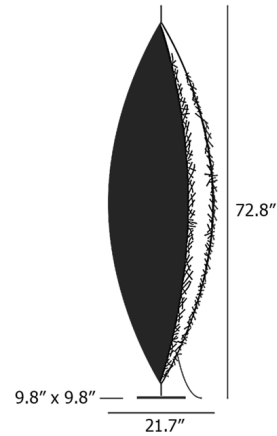

### Specifications

COLOR	Silver Leaf
BODY FINISH	Nickel
WATTAGE	8W
DIMMER	Included
DIMENSIONS	21.65"W x 72.83"H
INTEGRATED LED MODULE	8 x LED/1W/120V LED
COUNTRY OF ORIGIN	Italy

### Technical Information

COLOR RENDERING	85 CRI
LAMP COLOR	2800K
LUMENS/WATT	1,120.00
LUMINOUS FLUX	1120 lumens

Shown in nickel / silver leaf

Notes:

CLICK TO VIEW PRODUCT