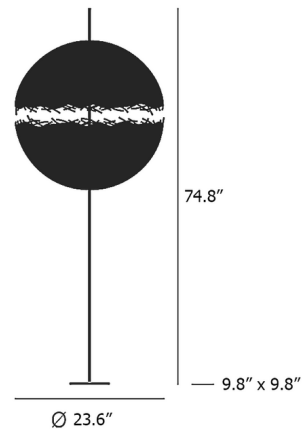

Description

The PostKrisi collection was Enzo Catellani's first foray into working with fiberglass. While he was initially intrigued by the material's light weight and strength, he was captivated by the shadows cast as it interacts with light. The PostKrisi Globe Floor Lamp features a pair of fiberglass hemispheres mounted on a central metal rod. As light passes by the rough edges of the fiberglass, an irregularly shaped band of light is cast upon the room. Available in translucent Natural Fiberglass or White Painted Fiberglass with Nickel rod and base or Brass rod and Black base. Dimmer switch located on cord.

Shown in black / brass / natural fiberglass

Specifications

COLOR	Natural Fiberglass
BODY FINISH	Black / Brass
WATTAGE	24W
DIMMER	Included
DIMENSIONS	23.62"W x 74.8"H
BULB NOT INCLUDED	3 x A19/Medium (E26)/8W/120V LED
COUNTRY OF ORIGIN	Italy