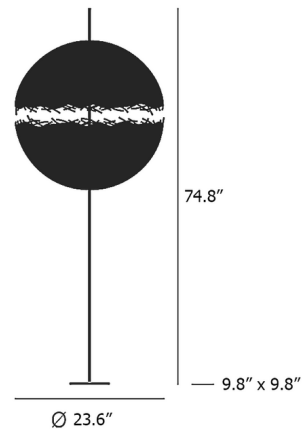

Description

The PostKrisi collection was Enzo Catellani's first foray into working with fiberglass. While he was initially intrigued by the material's light weight and strength, he was captivated by the shadows cast as it interacts with light. The PostKrisi Globe Floor Lamp features a pair of fiberglass hemispheres mounted on a central metal rod. As light passes by the rough edges of the fiberglass, an irregularly shaped band of light is cast upon the room. Available in translucent Natural Fiberglass or White Painted Fiberglass with Nickel rod and base or Brass rod and Black base. Dimmer switch located on cord.

Shown in black / brass / natural fiberglass

Specifications

COLOR Natural Fiberglass
BODY FINISH Black / Brass
WATTAGE 24W
DIMMER Included
DIMENSIONS 23.62"W x 74.8"H
BULB NOT INCLUDED 3 x A19/Medium (E26)/8W/120V LED
COUNTRY OF ORIGIN Italy