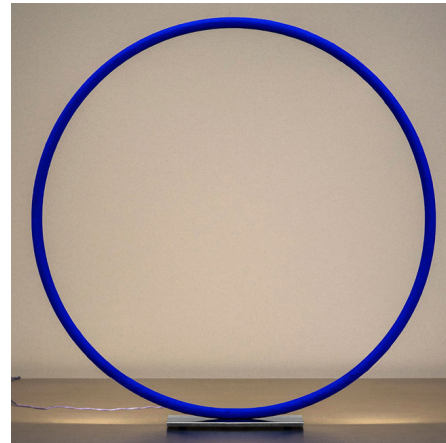

Lightology

lightology.com
866-954-4489
05-21-26

Project: _____

Company: _____

Location: _____ Fixture Type: _____

SPEC #: **CTS1173705**

Approved On: _____ Approved By: _____

Sorry Giotto Table Lamp By Catellani & Smith

Description

The Sorry Giotto Table Lamp highlights the beauty of the circle's clean, simple lines with a vibrant, hand-painted blue finish. The lamp's ring houses an integrated LED light to produce an elegant glow. Dimmer switch located on cord.

Shown in iron / blue

Specifications

COLOR	Blue
BODY FINISH	Iron
WATTAGE	4W
DIMMER	Included
DIMENSIONS	11.81"W x 11.81"H x 2"D
INTEGRATED LED MODULE	4 x LED/1W/120V LED
COUNTRY OF ORIGIN	Italy

Technical Information

COLOR RENDERING	85 CRI
LAMP COLOR	2800K
LUMENS/WATT	560.00
LUMINOUS FLUX	560 lumens

CLICK TO VIEW PRODUCT

Notes: