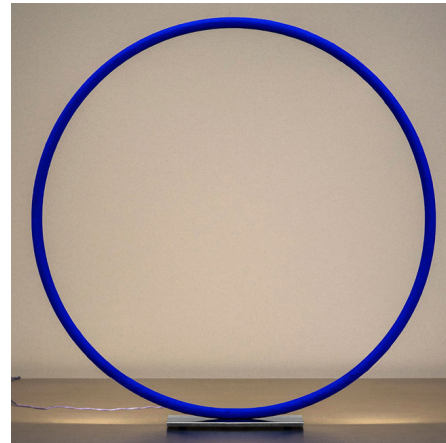

## Sorry Giotto Table Lamp By Catellani & Smith

### Description

The Sorry Giotto Table Lamp highlights the beauty of the circle's clean, simple lines with a vibrant, hand-painted blue finish. The lamp's ring houses an integrated LED light to produce an elegant glow. Dimmer switch located on cord.

Shown in iron / blue

### Specifications

COLOR . . . . . Blue  
BODY FINISH . . . . . Iron  
WATTAGE . . . . . 4W  
DIMMER . . . . . Included  
DIMENSIONS . . . . . 11.81"W x 11.81"H x 2"D  
INTEGRATED LED MODULE . . . . . 4 x LED/1W/120V LED  
COUNTRY OF ORIGIN . . . . . Italy