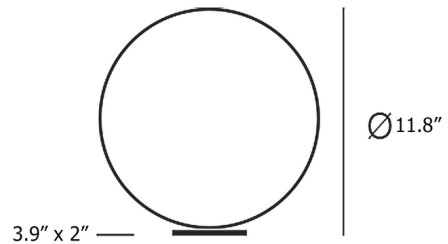

Shown in iron / blue

Specifications

COLOR	Blue
BODY FINISH	Iron
WATTAGE	4W
DIMMER	Included
DIMENSIONS	11.81"W x 11.81"H x 2"D
INTEGRATED LED MODULE	4 x LED/1W/120V LED
COUNTRY OF ORIGIN	Italy

Technical Information