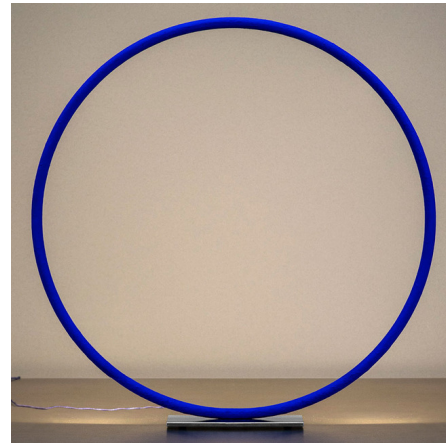

## Sorry Giotto Table Lamp

By Catellani & Smith

### Description

The Sorry Giotto Table Lamp highlights the beauty of the circle's clean, simple lines with a vibrant, hand-painted blue finish. The lamp's ring houses an integrated LED light to produce an elegant glow. Dimmer switch located on cord.

Shown in iron / blue

### Specifications

COLOR . . . . . Blue  
BODY FINISH . . . . . Iron  
WATTAGE . . . . . 4W  
DIMMER . . . . . Included  
DIMENSIONS . . . . . 11.81"W x 11.81"H x 2"D  
INTEGRATED LED MODULE . . . . . 4 x LED/1W/120V LED  
COUNTRY OF ORIGIN . . . . . Italy