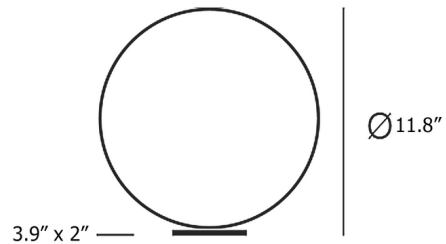

### Specifications

COLOR . . . . . Blue  
BODY FINISH . . . . . Iron  
WATTAGE . . . . . 4W  
DIMMER . . . . . Included  
DIMENSIONS . . . . . 11.81"W x 11.81"H x 2"D  
INTEGRATED LED MODULE . . . . . 4 x LED/1W/120V LED  
COUNTRY OF ORIGIN . . . . . Italy