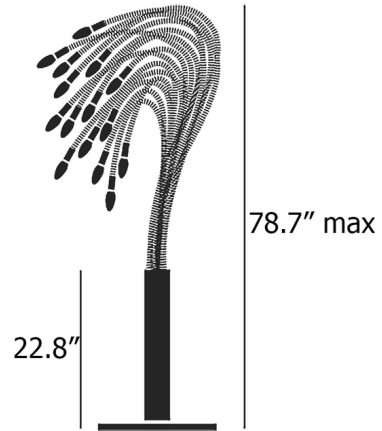

Description

The Sottovento Floor Lamp features a tree-like form with flexible, branching arms that can be adjusted and angled in a variety of configurations. The corrugated flex conduit arms lend a touch of industrial style to the piece. Dimmer switch located on cord.

Shown in iron / brass

Specifications

COLOR	Brass
BODY FINISH	Iron
WATTAGE	60W
DIMMER	Included
DIMENSIONS	15.7\"W x 78.7\"H x 15.7\"D
BULB NOT INCLUDED	15 x B10/Candelabra (E12)/4W/120V LED
COUNTRY OF ORIGIN	Italy