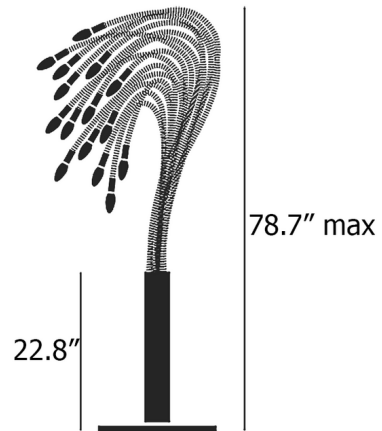

By Catellani & Smith

Description

The Sottovento Floor Lamp features a tree-like form with flexible, branching arms that can be adjusted and angled in a variety of configurations. The corrugated flex conduit arms lend a touch of industrial style to the piece. Dimmer switch located on cord.

Shown in iron / brass

Specifications

COLOR	Brass
BODY FINISH	Iron
WATTAGE	60W
DIMMER	Included
DIMENSIONS	15.7"W x 78.7"H x 15.7"D
BULB NOT INCLUDED	15 x B10/Candelabra (E12)/4W/120V LED
COUNTRY OF ORIGIN	Italy