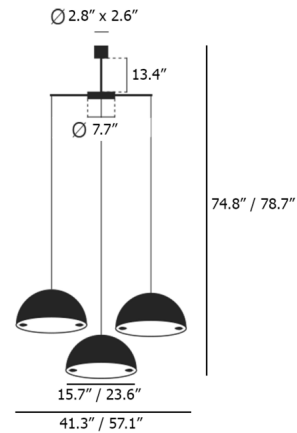

Shown in black / gold leaf

Specifications

COLOR Gold Leaf
BODY FINISH Black
WATTAGE 19.2W
DIMMER Low Voltage Electronic
DIMENSIONS 41.3"W x 7.9"H
INTEGRATED LED MODULE 6 x LED/3.2W/120V LED
COUNTRY OF ORIGIN Italy