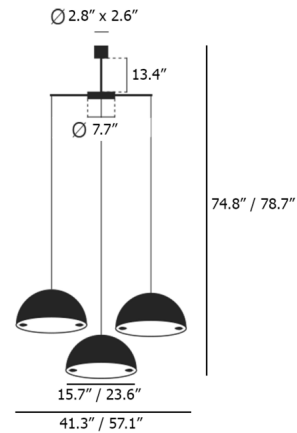

Shown in black / gold leaf

Specifications

COLOR	Gold Leaf
BODY FINISH	Black
WATTAGE	19.2W
DIMMER	Low Voltage Electronic
DIMENSIONS	41.3"W x 7.9"H
INTEGRATED LED MODULE	6 x LED/3.2W/120V LED
COUNTRY OF ORIGIN	Italy

Technical Information

COLOR RENDERING	80 CRI
LAMP COLOR	2700K
LUMENS/WATT	806.25
LUMINOUS FLUX	2580 lumens

CLICK TO VIEW PRODUCT

Notes: