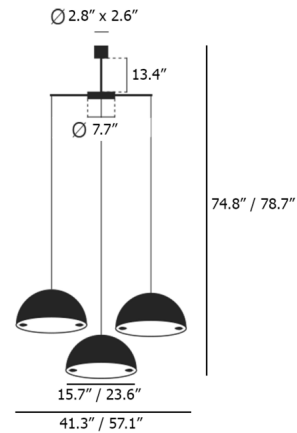

Shown in black / gold leaf

Specifications

COLOR	Gold Leaf
BODY FINISH	Black
WATTAGE	19.2W
DIMMER	Low Voltage Electronic
DIMENSIONS	41.3"W x 7.9"H
INTEGRATED LED MODULE	6 x LED/3.2W/120V LED
COUNTRY OF ORIGIN	Italy