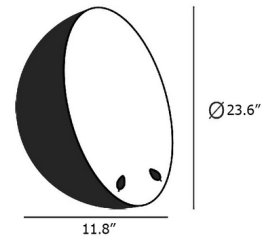

CLICK TO VIEW PRODUCT

Notes: