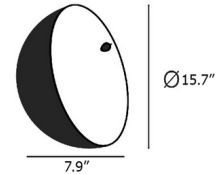

CLICK TO VIEW PRODUCT

Notes: