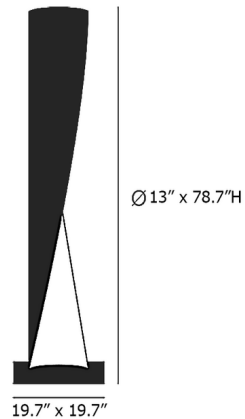

Description

The Stchu-Moon Standing Floor Lamp features a slightly twisted, columnar shape lined with a roughly textured, metallic leaf material. When illuminated by the integrated LED light sources, the metallic leaf amplifies the light and appears to take on a glow of its own. In addition to two onboard LEDs, the lamp also includes a candle holder near the top of the lamp to supplement the light sources with a natural flame. Dimmer switch and low voltage driver located on cord.

Shown in iron / gold leaf

Specifications

| | |
|-----------------------|---------------------|
| COLOR | Gold Leaf |
| BODY FINISH | Iron |
| WATTAGE | 8W |
| DIMMER | Included |
| DIMENSIONS | 19.69"W x 78.74"H |
| INTEGRATED LED MODULE | 2 x LED/4W/120V LED |
| COUNTRY OF ORIGIN | Italy |