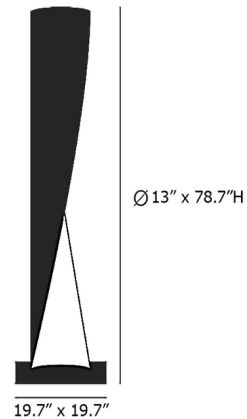

Description

The Stchu-Moon Standing Floor Lamp features a slightly twisted, columnar shape lined with a roughly textured, metallic leaf material. When illuminated by the integrated LED light sources, the metallic leaf amplifies the light and appears to take on a glow of its own. In addition to two onboard LEDs, the lamp also includes a candle holder near the top of the lamp to supplement the light sources with a natural flame. Dimmer switch and low voltage driver located on cord.

Shown in iron / gold leaf

Specifications

COLOR	Gold Leaf
BODY FINISH	Iron
WATTAGE	6.4W
DIMMER	Included
DIMENSIONS	19.69"W x 78.74"H
INTEGRATED LED MODULE	2 x LED/3.2W/120V LED
COUNTRY OF ORIGIN	Italy

Technical Information