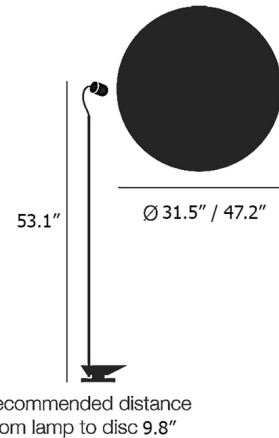

Description

The Stchu Moon Floor Lamp with Wall Reflector offers a unique configuration, featuring a slim floor lamp and large, wall-mounted reflective disc. When light from the floor lamp is aimed at the reflector's textured, metallic leaf surface, the light is reflected outwards into the room to provide illumination. A black iron anvil serves as the base of the floor lamp and provides an intriguing visual accent. Dimmer switch located on cord. Available with Nickel-plated floor lamp and Gold Leaf, Silver Leaf, or Copper Leaf wall reflector.

Shown in nickel / silver leaf

Specifications

COLOR	Silver Leaf
BODY FINISH	Nickel
WATTAGE	7.5W
DIMMER	Included
DIMENSIONS	31.5"W x 31.5"H
BULB NOT INCLUDED	1 x MR16/GU5.3 (bipin)/7.5W/12V LED
COUNTRY OF ORIGIN	Italy