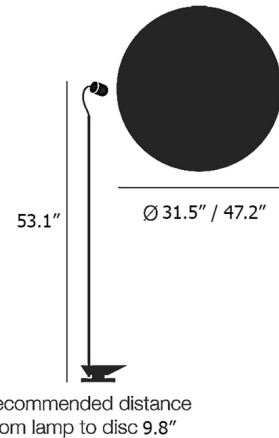

Description

The Stchu Moon Floor Lamp with Wall Reflector offers a unique configuration, featuring a slim floor lamp and large, wall-mounted reflective disc. When light from the floor lamp is aimed at the reflector's textured, metallic leaf surface, the light is reflected outwards into the room to provide illumination. A black iron anvil serves as the base of the floor lamp and provides an intriguing visual accent. Dimmer switch located on cord. Available with Nickel-plated floor lamp and Gold Leaf, Silver Leaf, or Copper Leaf wall reflector.

Shown in nickel / silver leaf

Specifications

COLOR	Gold Leaf
BODY FINISH	Nickel
WATTAGE	7.5W
DIMMER	Included
DIMENSIONS	47.24"W x 47.24"H
BULB NOT INCLUDED	1 x MR16/GU5.3 (bipin)/7.5W/12V LED
COUNTRY OF ORIGIN	Italy