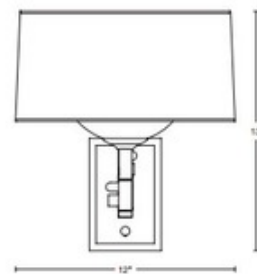

BRAND Hubbardton Forge

DESCRIPTION

The Bowed Swing Arm Wall Sconce brings a clean simple look to your interior space. An Opal glass diffuser is surrounded by a fabric and complemented by two sets of curved steel bars. Available in Right and Left oriented versions. Dimmer included on backplate. Lifetime Limited Warranty when installed in residential setting. Handcrafted to order by skilled artisans in Vermont, USA. Note: Light Grey shade is only available with a Sterling, Modern Brass and Oil Robbed Bronze finish. Note: Backplate (3.5 inch width x 6.25 inch height) will not cover standard 4 inch octagonal junction box. 2x4 inch switch box required.

SHADE COLOR	Flax
BODY FINISH	Dark Smoke
WATTAGE	100W
DIMMER	Included
DIMENSIONS	12"W x 13"H x 22.5"D
BULB NOT INCLUDED	
LAMP	1 x A19/Medium (E26)/100W/120V Incandescent 1 x A19/Medium (E26)/120V LED

Technical Information

PRODUCT DIMENSIONS Backplate: 3.5" x 6.25" Rect.

SPEC # HUB117373

COMPANY	PROJECT	FIXTURE TYPE	APPROVED BY	DATE