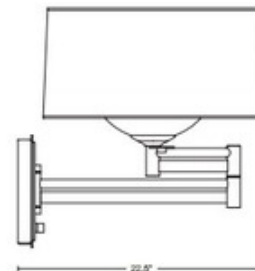

BRAND Hubbardton Forge

DESCRIPTION

The Bowed Swing Arm Wall Sconce brings a clean simple look to your interior space. An Opal glass diffuser is surrounded by a fabric and complemented by two sets of curved steel bars. Available in Right and Left oriented versions. Dimmer included on backplate. Lifetime Limited Warranty when installed in residential setting. Handcrafted to order by skilled artisans in Vermont, USA. Note: Light Grey shade is only available with a Sterling, Modern Brass and Oil Robbed Bronze finish. Note: Backplate (3.5 inch width x 6.25 inch height) will not cover standard 4 inch octagonal junction box. 2x4 inch switch box required.

SHADE COLOR	Flax
BODY FINISH	Dark Smoke
WATTAGE	100W
DIMMER	Included
DIMENSIONS	12"W x 13"H x 22.5"D
BULB NOT INCLUDED	
LAMP	1 x A19/Medium (E26)/100W/120V Incandescent 1 x A19/Medium (E26)/120V LED

Technical Information

PRODUCT DIMENSIONS Backplate: 3.5" x 6.25" Rect.

SPEC # HUB117373

COMPANY	PROJECT	FIXTURE TYPE	APPROVED BY	DATE