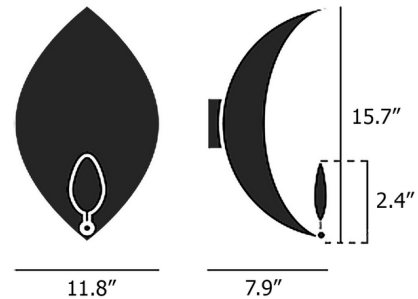

By Catellani & Smith

Description

The Stchu-Moon Dome Floor Lamp features a quarter-sphere shape lined with a roughly textured, metallic leaf material. When illuminated by the integrated LED light source, the metallic leaf amplifies the light and appears to take on a glow of its own. Includes white metal mounting plate to cover standard US junction box.

Shown in white / gold leaf

Specifications

COLOR Gold Leaf
BODY FINISH White
WATTAGE 1W
DIMMER Low Voltage Electronic
DIMENSIONS 11.81"W x 15.75"H x 7.87"D
INTEGRATED LED MODULE 1 x LED/1W/24V LED
COUNTRY OF ORIGIN Italy