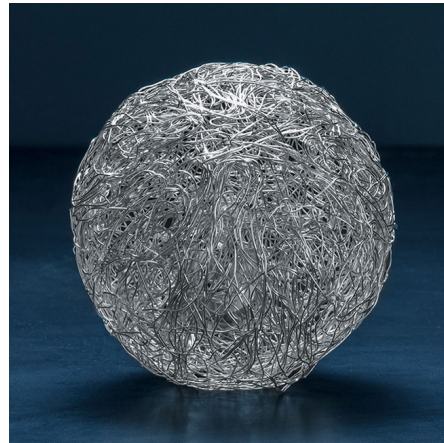

Lightology

lightology.com
866-954-4489
07-04-26

Project: _____

Company: _____

Location: _____ Fixture Type: _____

SPEC #: **CTS1173740**

Approved On: _____ Approved By: _____

Sweet Light Table Lamp

By Catellani & Smith

Description

The Sweet Light Table Lamp is crafted from woven aluminum wire and illuminated from within by a tiny LED bulb. The result is a playful but elegant fixture that will produce a whimsical display of light in any space. Low voltage driver on plug. Touch dimmer switch located on lamp.

Shown in aluminum

Ø 3.9"

Specifications

COLOR	N/A
BODY FINISH	Aluminum
WATTAGE	1W
DIMMER	Included
DIMENSIONS	3.94"W x 3.94"H
BULB INCLUDED	1 x LED/G4 (bipin)/1W/12V LED
COUNTRY OF ORIGIN	Italy

Technical Information