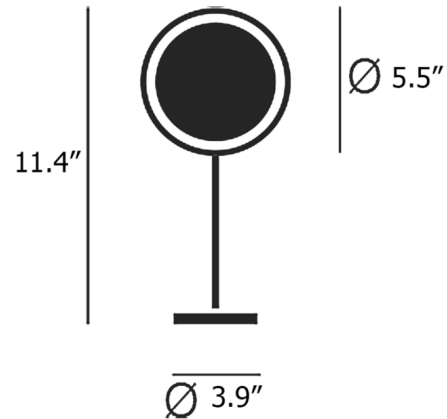

### Specifications

COLOR . . . . . Iridescent Glass  
BODY FINISH . . . . . Brass  
WATTAGE . . . . . 6W  
DIMMER . . . . . Included  
DIMENSIONS . . . . . 5.5"W x 11.42"H x 3.94"D  
INTEGRATED LED MODULE . . . . . 1 x LED/6W/120V LED  
COUNTRY OF ORIGIN . . . . . Italy