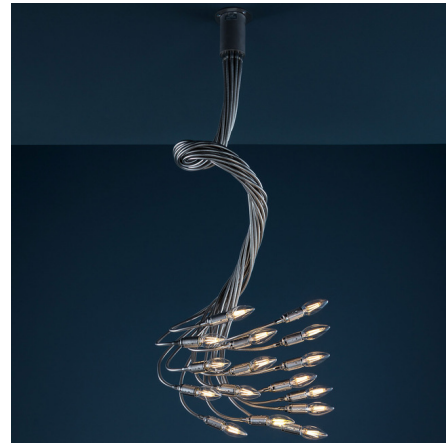

Description

The Turciu Ceiling Light features a tree-like form with flexible, branching arms that can be adjusted and angled in a variety of configurations. In addition to providing light, Turciu can serve as a decorative object with its sculptural appearance. Available with Satin Nickel canopy and Nickel or Brass arms. The 9, 16, and 21 light fixtures include a round metal mounting plate to cover a standard US junction box.

Shown in satin nickel / nickel

Specifications

COLOR	Nickel
BODY FINISH	Satin Nickel
WATTAGE	64W
DIMMER	Low Voltage Electronic
DIMENSIONS	2.8"W x 63"H
BULB NOT INCLUDED	.16 x B10/Candelabra (E12)/4W/120V LED
COUNTRY OF ORIGIN	Italy