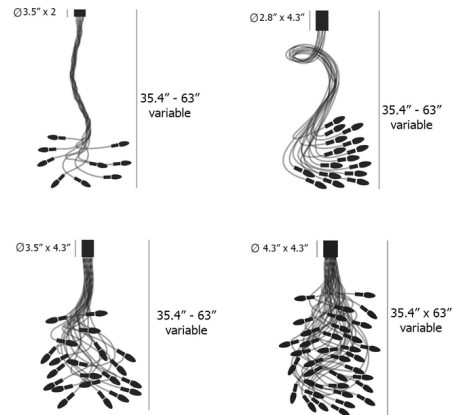

Description

The Turciu Ceiling Light features a tree-like form with flexible, branching arms that can be adjusted and angled in a variety of configurations. In addition to providing light, Turciu can serve as a decorative object with its sculptural appearance. Available with Satin Nickel canopy and Nickel or Brass arms. The 9, 16, and 21 light fixtures include a round metal mounting plate to cover a standard US junction box.

Shown in satin nickel / nickel

Specifications

COLOR	Nickel
BODY FINISH	Satin Nickel
WATTAGE	64W
DIMMER	Low Voltage Electronic
DIMENSIONS	2.8"W x 63"H
BULB NOT INCLUDED	16 x B10/Candelabra (E12)/4W/120V LED
COUNTRY OF ORIGIN	Italy