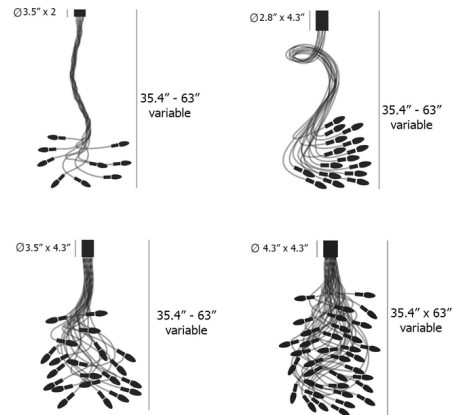

Description

The Turciu Ceiling Light features a tree-like form with flexible, branching arms that can be adjusted and angled in a variety of configurations. In addition to providing light, Turciu can serve as a decorative object with its sculptural appearance. Available with Satin Nickel canopy and Nickel or Brass arms. The 9, 16, and 21 light fixtures include a round metal mounting plate to cover a standard US junction box.

Shown in satin nickel / nickel

Specifications

COLOR	Nickel
BODY FINISH	Satin Nickel
WATTAGE	64W
DIMMER	Low Voltage Electronic
DIMENSIONS	2.8"W x 63"H
BULB NOT INCLUDED	.16 x B10/Candelabra (E12)/4W/120V LED
COUNTRY OF ORIGIN	Italy