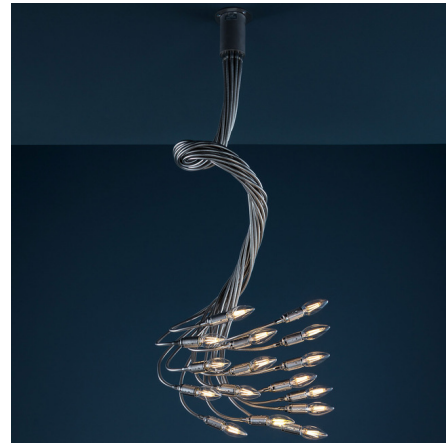

Description

The Turciu Ceiling Light features a tree-like form with flexible, branching arms that can be adjusted and angled in a variety of configurations. In addition to providing light, Turciu can serve as a decorative object with its sculptural appearance. Available with Satin Nickel canopy and Nickel or Brass arms. The 9, 16, and 21 light fixtures include a round metal mounting plate to cover a standard US junction box.

Shown in satin nickel / nickel

Specifications

COLOR	Nickel
BODY FINISH	Satin Nickel
WATTAGE	64W
DIMMER	Low Voltage Electronic
DIMENSIONS	2.8"W x 63"H
BULB NOT INCLUDED	16 x B10/Candelabra (E12)/4W/120V LED
COUNTRY OF ORIGIN	Italy