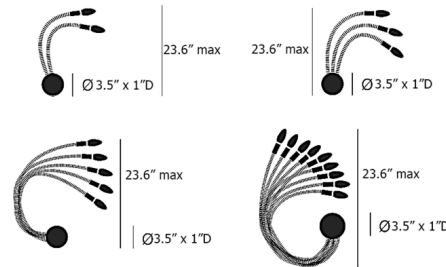

### Description

The Turciu Wall Sconce features flexible, branching arms that can be adjusted and angled in a variety of configurations. In addition to providing light, Turciu can serve as a decorative object with its sculptural appearance. Available with Satin Nickel canopy and Nickel or Brass arms. Includes a round metal mounting plate to cover a standard US junction box.

### Specifications

COLOR	Nickel
BODY FINISH	Satin Nickel
WATTAGE	8W
DIMMER	Low Voltage Electronic
DIMENSIONS	3.54"W x 19.69"H x 0.98"D
BULB NOT INCLUDED	2 x B10/Candelabra (E12)/4W/120V LED
COUNTRY OF ORIGIN	Italy