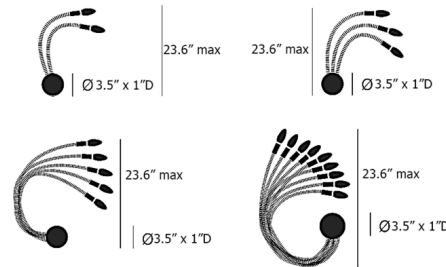

Description

The Turciu Wall Sconce features flexible, branching arms that can be adjusted and angled in a variety of configurations. In addition to providing light, Turciu can serve as a decorative object with its sculptural appearance. Available with Satin Nickel canopy and Nickel or Brass arms. Includes a round metal mounting plate to cover a standard US junction box.

Shown in satin nickel / nickel

Specifications

COLOR	Nickel
BODY FINISH	Satin Nickel
WATTAGE	8W
DIMMER	Low Voltage Electronic
DIMENSIONS	3.54"W x 19.69"H x 0.98"D
BULB NOT INCLUDED	2 x B10/Candelabra (E12)/4W/120V LED
COUNTRY OF ORIGIN	Italy