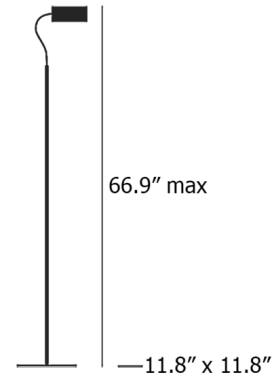

Specifications

COLOR	N/A
BODY FINISH	White
WATTAGE	15W
DIMMER	Included
DIMENSIONS	11.8"W x 66.93"H
INTEGRATED LED MODULE	1 x LED/15W/120V LED
COUNTRY OF ORIGIN	Italy

Technical Information

COLOR RENDERING	80 CRI
LAMP COLOR	2700K
LUMENS/WATT	146.67
LUMINOUS FLUX	2200 lumens

Shown in white

CLICK TO VIEW PRODUCT

Notes: