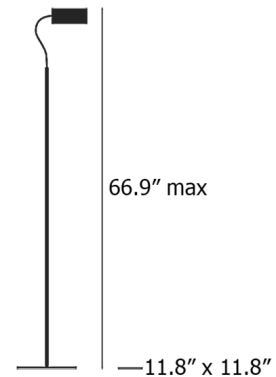

By Catellani & Smith

Description

The U Flex Floor Lamp takes its name from its curved lampshade, which has been affixed to a flexible arm to direct light in a variety of directions. The lamp can be angled downward to provide task lighting for reading and other activities or upward to provide indirect, ambient lighting. Dimmer switch located on cord.

Shown in white

Specifications

COLOR	N/A
BODY FINISH	White
WATTAGE	15W
DIMMER	Included
DIMENSIONS	11.8"W x 66.93"H
INTEGRATED LED MODULE	1 x LED/15W/120V LED
COUNTRY OF ORIGIN	Italy

Technical Information

COLOR RENDERING	80 CRI
LAMP COLOR	2700K
LUMENS/WATT	146.67
LUMINOUS FLUX	2200 lumens