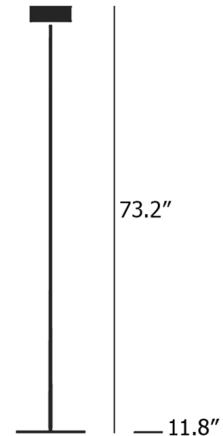

By Catellani & Smith

Description

The U Uplight Floor Lamp takes its name from its curved lampshade, which is directed upward to provide indirect, ambient lighting. The lampshade is accented by a small dancing figure, which can be magnetically attached to the shade for a charming detail. Dimmer switch located on cord.

Shown in black / gold leaf

Specifications

COLOR	Gold Leaf
BODY FINISH	Black
WATTAGE	17W
DIMMER	Included
DIMENSIONS	11.81"W x 73.23"H
INTEGRATED LED MODULE	1 x LED/17W/120V LED
COUNTRY OF ORIGIN	Italy

Technical Information

COLOR RENDERING	80 CRI
LAMP COLOR	2700K
LUMENS/WATT	147.06
LUMINOUS FLUX	2500 lumens

CLICK TO VIEW PRODUCT

Notes: