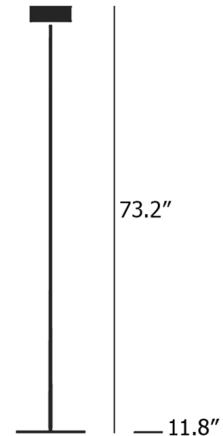

By Catellani & Smith

Description

The U Uplight Floor Lamp takes its name from its curved lampshade, which is directed upward to provide indirect, ambient lighting. The lampshade is accented by a small dancing figure, which can be magnetically attached to the shade for a charming detail. Dimmer switch located on cord.

Shown in black / gold leaf

Specifications

COLOR Gold Leaf
BODY FINISH Black
WATTAGE 17W
DIMMER Included
DIMENSIONS 11.81"W x 73.23"H
INTEGRATED LED MODULE 1 x LED/17W/120V LED
COUNTRY OF ORIGIN Italy

Technical Information

COLOR RENDERING 80 CRI
LAMP COLOR 2700K
LUMENS/WATT 147.06
LUMINOUS FLUX 2500 lumens

CLICK TO VIEW PRODUCT

Notes: