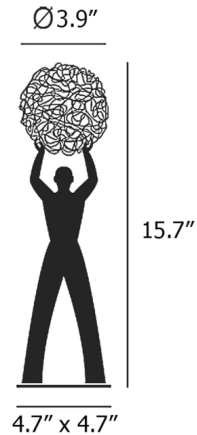

Description

The Uomo Della Luce Table Lamp incorporates Enzo Catellani's signature Fil de Fer lamp into a unique design. The shade consists of Fil de Fer's characteristic woven aluminum globe supported by the silhouette of a man in rough iron. Serving as both a light source and sculptural object, Uomo Della Luce will make a strong statement in any interior. Includes 12V electronic driver. Dimmer switch located on cord.

Shown in iron / aluminum

Specifications

COLOR	Aluminum
BODY FINISH	Iron
WATTAGE	1.5W
DIMMER	Included
DIMENSIONS	4.72"W x 15.75"H
BULB NOT INCLUDED	1 x JC/G4 (bipin)/1.5W/12V LED
COUNTRY OF ORIGIN	Italy

Technical Information

COLOR RENDERING	85 CRI
LAMP COLOR	2700K
LUMENS/WATT	100.00
LUMINOUS FLUX	150 lumens

CLICK TO VIEW PRODUCT

Notes: