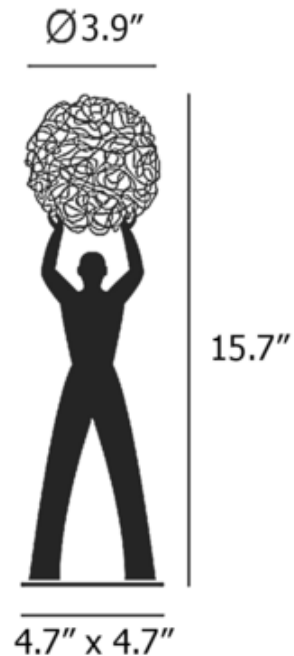

COMPANY	PROJECT	FIXTURE TYPE	APPROVED BY	DATE