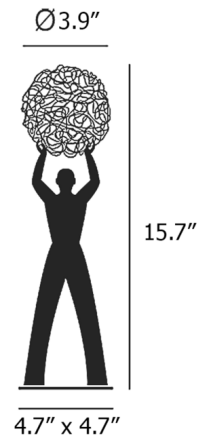

By Catellani & Smith

Description

The Uomo Della Luce Table Lamp incorporates Enzo Catellani's signature Fil de Fer lamp into a unique design. The shade consists of Fil de Fer's characteristic woven aluminum globe supported by the silhouette of a man in rough iron. Serving as both a light source and sculptural object, Uomo Della Luce will make a strong statement in any interior. Includes 12V electronic driver. Dimmer switch located on cord.

Shown in iron / aluminum

Specifications

COLOR Aluminum
BODY FINISH Iron
WATTAGE 1.5W
DIMMER Included
DIMENSIONS 4.72"W x 15.75"H
BULB NOT INCLUDED 1 x JC/G4 (bipin)/1.5W/12V LED
COUNTRY OF ORIGIN Italy

Technical Information