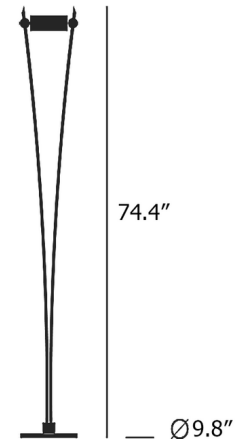

By Catellani & Smith

Description

The frame of the Vi Floor Lamp consists of two angled rods reaching upwards to support a half-cylinder shade. The shade can be rotated 360 degrees to direct light from its onboard LED in a variety of directions. Direct the lampshade downwards for reading and other tasks or upwards for ambient, indirect lighting. Dimmer switch located on cord.

Shown in white

Specifications

COLOR	N/A
BODY FINISH	White
WATTAGE	15W
DIMMER	Included
DIMENSIONS	9.8"W x 74.4"H
INTEGRATED LED MODULE	1 x LED/15W/120V LED
COUNTRY OF ORIGIN	Italy

Technical Information

COLOR RENDERING	80 CRI
LAMP COLOR	2700K
LUMENS/WATT	146.67
LUMINOUS FLUX	2200 lumens