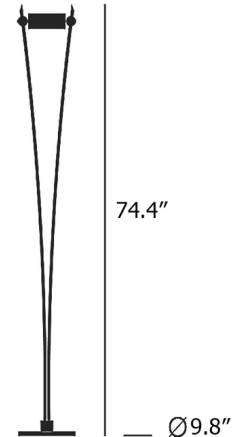

### Description

The frame of the Vi Floor Lamp consists of two angled rods reaching upwards to support a half-cylinder shade. The shade can be rotated 360 degrees to direct light from its onboard LED in a variety of directions. Direct the lampshade downwards for reading and other tasks or upwards for ambient, indirect lighting. Dimmer switch located on cord.

### Specifications

COLOR	N/A
BODY FINISH	White
WATTAGE	15W
DIMMER	Included
DIMENSIONS	9.8"W x 74.4"H
INTEGRATED LED MODULE	1 x LED/15W/120V LED
COUNTRY OF ORIGIN	Italy