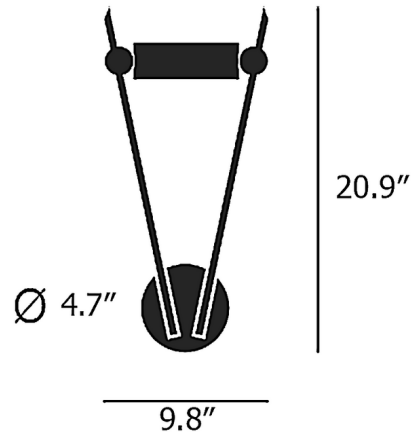

### Description

The frame of the Vi Wall Sconce consists of two angled rods reaching upwards to support a half-cylinder shade. The shade can be rotated 360 degrees to direct light from its onboard LED in a variety of directions. Direct the lampshade downwards for reading and other tasks or upwards for ambient, indirect lighting. Constant current driver. Includes mounting plate to cover standard US junction box.

### Specifications

COLOR	N/A
BODY FINISH	Black
WATTAGE	15W
DIMMER	Low Voltage Electronic
DIMENSIONS	9.84"W x 20.87"H
INTEGRATED LED MODULE	1 x LED/15W/120V LED
COUNTRY OF ORIGIN	Italy