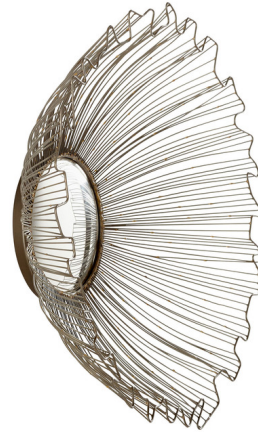

Lightology

lightology.com
866-954-4489
04-25-26

Project: _____

Company: _____

Location: _____ Fixture Type: _____

SPEC #: **CYA1173861**

Approved On: _____ Approved By: _____

Carmen Mirror By Cyan Designs

Description

A beautiful, ribbon-like frame of thin iron is the spotlight in the stunning Carmen Mirror. The three-dimensional frame creates a centerpiece perfect for any modern living room.

Shown in zinc / mirror

Specifications

COLOR	Mirror
BODY FINISH	Zinc
WATTAGE	N/A
DIMMER	N/A
DIMENSIONS	21.5"W x 21.5"H x 6.5"D
BULB	N/A
COUNTRY OF ORIGIN	India

CLICK TO VIEW PRODUCT

Notes: