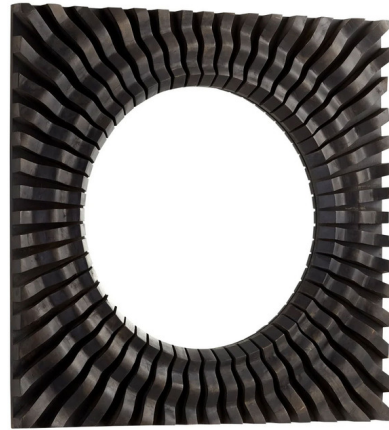

## Sonista Mirror

By Cyan Designs

### Description

The Sonista accent Mirror has a unique design and flair that is sure to make an impact on any bedroom, living space or hallway. Framed with a unique geometric design, this mirror combines mid-century nostalgia with subdued accents, to create a throwback charm, sure to make it inimitable addition to your home.

Shown in ebony brown / mirror

### Specifications

COLOR	Mirror
BODY FINISH	Ebony Brown
WATTAGE	N/A
DIMMER	N/A
DIMENSIONS	36"W x 36"H x 2.25"D
BULB	N/A
COUNTRY OF ORIGIN	India

CLICK TO VIEW PRODUCT

Notes: