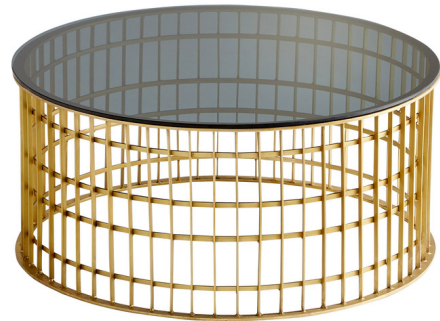

Lightology

lightology.com
866-954-4489
05-21-26

Project: _____

Company: _____

Location: _____ Fixture Type: _____

SPEC #: **CYA1174042**

Approved On: _____ Approved By: _____

Kingdom Coffee Table

By Cyan Designs

Description

Boasting a sleek grid design in an Antique Brass finish, the Kingdom Coffee Table is just the furnishing you need to complete the look of your elegant home. Whether placed in front of a sofa or to any seating group, the Kingdom coffee table is a handy touch for rounding out any living ensemble in style. The modish-industrial design is a sleek option in any space, its crafted from a round iron, with a clear glass surface founded on minimal linear base.

Shown in antique brass / mirrored glass

Specifications

COLOR	Mirrored Glass
BODY FINISH	Antique Brass
WATTAGE	N/A
DIMMER	N/A
DIMENSIONS	36"W x 16.5"H x 36"D
BULB	N/A
COUNTRY OF ORIGIN	India

CLICK TO VIEW PRODUCT