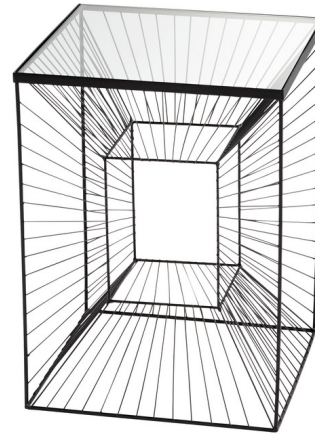

Lightology

lightology.com
866-954-4489
06-09-26

Project: _____

Company: _____

Location: _____ Fixture Type: _____

SPEC #: **CYA1174045**

Approved On: _____ Approved By: _____

Enchantment Side Table

By Cyan Designs

Description

Bring a sleek and contemporary edge to your ensemble with this minimalist-inspired home furnishing. The Enchantment Side Table boasts modern appeal with its perfectly symmetrical wire metal frame. Within the box shaped base, thin iron wires converge on the inner portion of the table to create a smaller box within a box. A clear, square glass surface top sits perched atop the base to complete this trendsetting look.

Specifications

COLOR Clear
BODY FINISH Graphite
WATTAGE N/A
DIMMER N/A
DIMENSIONS 16"W x 21.5"H x 16"D
BULB N/A
COUNTRY OF ORIGIN China

Notes: