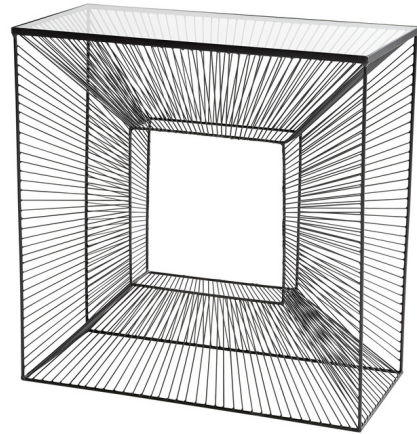

Lightology

lightology.com
866-954-4489
05-19-26

Project: _____

Company: _____

Location: _____ Fixture Type: _____

SPEC #: **CYA1174047**

Approved On: _____ Approved By: _____

Enchantment Console Table

By Cyan Designs

Description

Bring a sleek and contemporary edge to your ensemble with this minimalist-inspired home furnishing. The Enchantment Console Table boasts modern appeal with its perfectly symmetrical wire metal frame. Within the box-shaped base, thin iron wires converge on the inner portion of the table to form a smaller box within a box. A clear, rectangular glass surface top sits perched atop the base to complete this trendsetting look.

Shown in graphite / clear

Specifications

COLOR	Clear
BODY FINISH	Graphite
WATTAGE	N/A
DIMMER	N/A
DIMENSIONS	31.5"W x 31.75"H x 14"D
BULB	N/A
COUNTRY OF ORIGIN	China

CLICK TO VIEW PRODUCT

Notes: