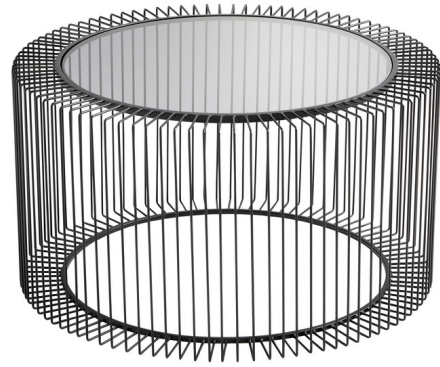

Lightology

lightology.com
866-954-4489
04-26-26

Project: _____

Company: _____

Location: _____ Fixture Type: _____

SPEC #: **CYA1174050**

Approved On: _____ Approved By: _____

Canasta Coffee Table

By Cyan Designs

Description

The Canasta Coffee Table sports a minimal design with its iron, wire base in a monochromatic finish. A circular glass surface-top nestles perfectly into the symmetrical metal frame. This stylish home furnishing has a subtle look that makes it the perfect complementary piece in any contemporary space. Use it to add a hint of modern beauty to a traditional leaning living room space, or let it fit naturally into any minimalist-modern aesthetic.

Shown in graphite / clear

Specifications

| | |
|-------------------|--------------------------|
| COLOR | Clear |
| BODY FINISH | Graphite |
| WATTAGE | N/A |
| DIMMER | N/A |
| DIMENSIONS | 31.75"W x 17"H x 31.75"D |
| BULB | N/A |
| COUNTRY OF ORIGIN | China |