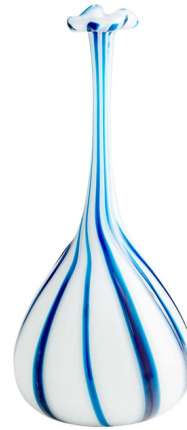

Lightology

lightology.com
866-954-4489
04-25-26

Project: _____

Company: _____

Location: _____ Fixture Type: _____

SPEC #: **CYA1174377**

Approved On: _____ Approved By: _____

Dulcet Vase

By Cyan Designs

Description

The hand-blown Dulcet Vase features a blue and white swirl pattern. Place the two available sizes together or individually in any room in your home.

Shown in blue

Specifications

COLOR	Blue
BODY FINISH	N/A
WATTAGE	N/A
DIMMER	N/A
DIMENSIONS	6"W x 14.5"H x 6"D
BULB	N/A
COUNTRY OF ORIGIN	China

CLICK TO VIEW PRODUCT

Notes: