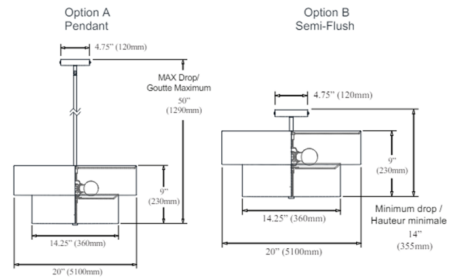

### Specifications

COLOR . . . . . White  
 BODY FINISH . . . . . Satin Chrome  
 WATTAGE . . . . . 36W  
 DIMMER . . . . . Standard 120V  
 DIMENSIONS . . . . . 20"W x 9"H x 20"D  
 BULB NOT INCLUDED . . . . . 4 x A19/Medium (E26)/9W/120V LED  
 COUNTRY OF ORIGIN . . . . . China

### Technical Information

PRODUCT DIMENSIONS . . . . . Downrods Included: 1-8", 1-11", and 1-20" Stems

Notes:

Shown in satin chrome / white

CLICK TO VIEW PRODUCT