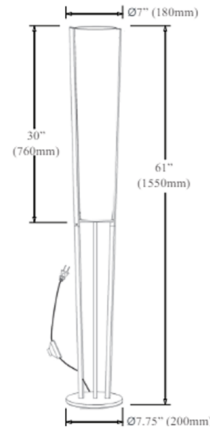

### Description

The Emotions Floor Lamp features a metal base holding a three-pronged construction that, midway, becomes the frame for a fabric shade. Emotions has a distinctive allure with a modest footprint that will enhance the furnishings in your living room or office space. Includes on/off foot switch on cord.

### Specifications

COLOR	White
BODY FINISH	Matte Black
WATTAGE	18W
DIMMER	N/A
DIMENSIONS	7"W x 61"H x 7"D
BULB NOT INCLUDED	2 x A19/Medium (E26)/9W/120V LED
COUNTRY OF ORIGIN	China

CLICK TO VIEW PRODUCT