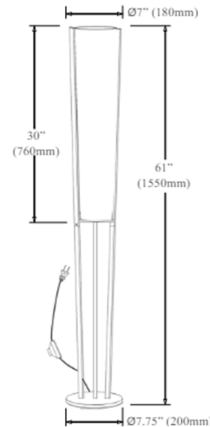

### Description

The Emotions Floor Lamp features a metal base holding a three-pronged construction that, midway, becomes the frame for a fabric shade. Emotions has a distinctive allure with a modest footprint that will enhance the furnishings in your living room or office space. Includes on/off foot switch on cord.

### Specifications

COLOR	White
BODY FINISH	Matte Black
WATTAGE	18W
DIMMER	N/A
DIMENSIONS	7"W x 61"H x 7"D
BULB NOT INCLUDED	2 x A19/Medium (E26)/9W/120V LED
COUNTRY OF ORIGIN	China

CLICK TO VIEW PRODUCT