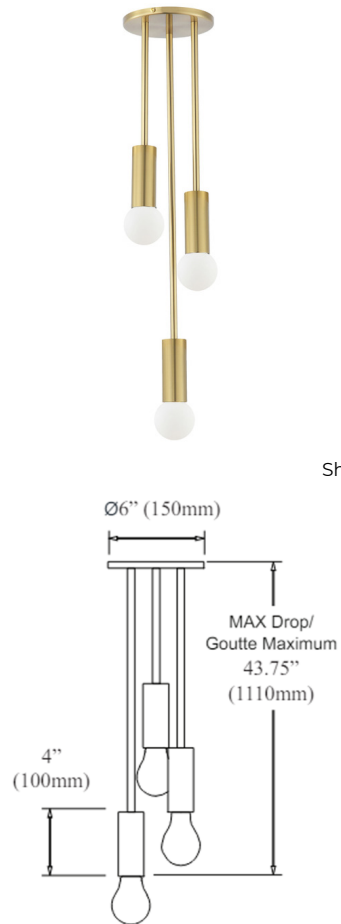

Lightology

lightology.com
866-954-4489
08-04-25

Project: _____

Company: _____

Location: _____ Fixture Type: _____

SPEC #: **DAI1174770**

Approved On: _____ Approved By: _____

Adams Multi-Light Pendant By Dainolite

Description

The Adams Multi-Light Pendant features a trio of metal pendants from a single canopy. Adams adds style and panache to hallways, kitchens, bedrooms and living rooms, along with office settings.

Specifications

COLOR N/A
BODY FINISH Aged Brass
WATTAGE 27W
DIMMER Standard 120V
DIMENSIONS 6"W x 4"H
BULB NOT INCLUDED 3 x A19/Medium (E26)/9W/120V LED
COUNTRY OF ORIGIN China

Technical Information

PRODUCT DIMENSIONS Downrods Included: 1-8", 1-11", and 1-20" Stems

Shown in aged brass

CLICK TO VIEW PRODUCT

Notes: