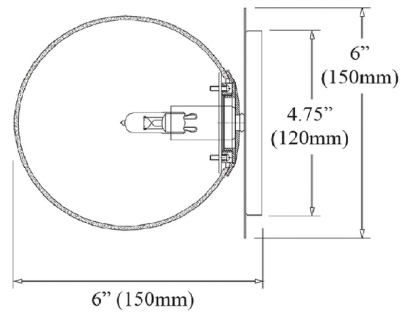

### Specifications

COLOR	Clear
BODY FINISH	Aged Brass
WATTAGE	4W
DIMMER	Standard 120V
DIMENSIONS	6"W x 6"H x 6"D
BULB NOT INCLUDED	1 x JCD/G9/4W/120V LED
COUNTRY OF ORIGIN	China

CLICK TO VIEW PRODUCT

Notes: