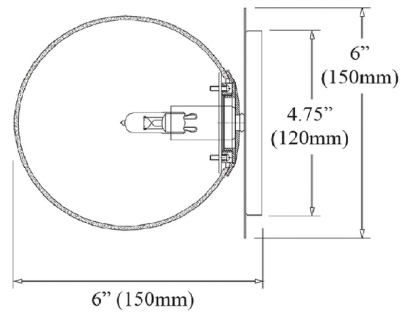

### Specifications

COLOR	Clear
BODY FINISH	Polished Chrome
WATTAGE	4W
DIMMER	Standard 120V
DIMENSIONS	6"W x 6"H x 6"D
BULB NOT INCLUDED	1 x JCD/G9/4W/120V LED
COUNTRY OF ORIGIN	China

CLICK TO VIEW PRODUCT