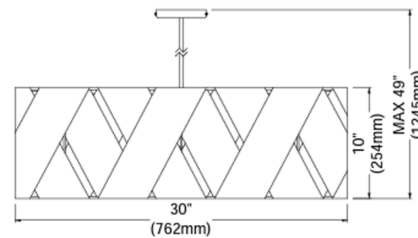

Shown in matte black / black

Bulbs/ Ampoules:
4x Max 100W E26 Base
(Not Included/ Non Inclus)

Specifications

COLOR	N/A
BODY FINISH	Matte Black / Black
WATTAGE	400W
DIMMER	Standard 120V
DIMENSIONS	30"W x 10"H
BULB NOT INCLUDED	4 x A19/Medium (E26)/100W/120V Incandescent
OTHER BULB OPTIONS	4 x A19/Medium (E26)/120V LED
COUNTRY OF ORIGIN	Canada