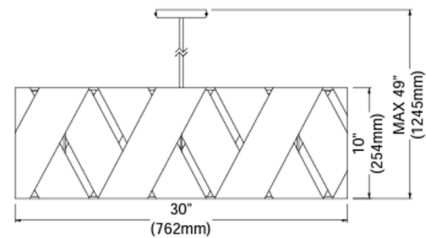

Shown in matte black / black

Bulbs/ Ampoules:
4x Max 100W E26 Base
(Not Included/ Non Inclus)

Specifications

COLOR	N/A
BODY FINISH	Matte Black / Black
WATTAGE	400W
DIMMER	Standard 120V
DIMENSIONS	30"W x 10"H
BULB NOT INCLUDED	4 x A19/Medium (E26)/100W/120V Incandescent
OTHER BULB OPTIONS	4 x A19/Medium (E26)/120V LED
COUNTRY OF ORIGIN	Canada