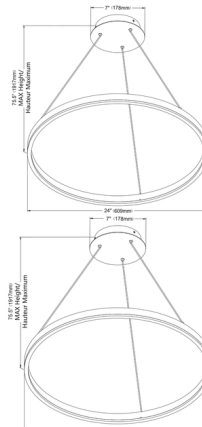

Shown in matte black / white