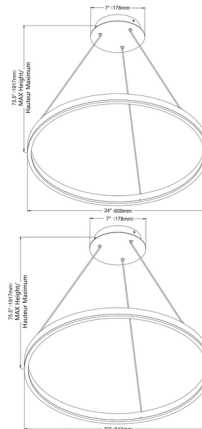

Shown in matte black / white