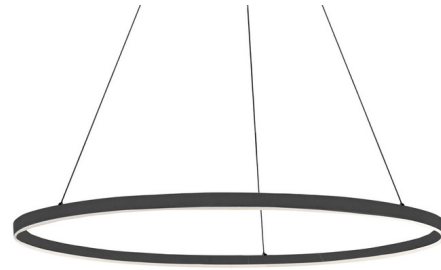

Lightology

lightology.com
866-954-4489
06-30-26

Project: _____

Company: _____

Location: _____ Fixture Type: _____

SPEC #: **DAI1174810**

Approved On: _____ Approved By: _____

Circulo Round Pendant

By Dainolite

Description

Featuring subtle, face-friendly lighting in a design with a simple and circular appeal, the Circulo Round Pendant adds curves to minimalist and modern furnishings. The pendant comes with a metal base in your choice of finish, all with a white acrylic diffuser along the inside of the circular shade. Cable drops secure the design in place.

Specifications

COLOR . . . . . White
BODY FINISH . . . . . Matte Black
WATTAGE 63W
DIMMER . . . . . Low Voltage Electronic
DIMENSIONS . . . . . 32"W x 1.5"H x 32"D
INTEGRATED LED MODULE . . . . . 1 x LED/63W/120V LED
COUNTRY OF ORIGIN . . . . . China

Technical Information

LAMP LIFE . . . . . 30000 hours
COLOR RENDERING . . . . . 90 CRI
LAMP COLOR 3000K
LUMENS/WATT 75.00
LUMINOUS FLUX . . . . . 4725 lumens