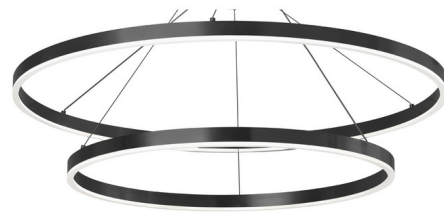

Lightology

lightology.com
866-954-4489
04-26-26

Project: _____

Company: _____

Location: _____ Fixture Type: _____

SPEC #: **DAI1174813**

Approved On: _____ Approved By: _____

Circulo Tiered Pendant

By Dainolite

Description

The Circulo Tiered Pendant features subtle, face-friendly lighting in a design with a simple and circular appeal, the Circulo family of lighting adds curves to minimalist and modern furnishings. The airy design comes in one or two tier configurations, with a metal base in your choice of finish, all with a white acrylic diffuser along the inside of the circular shade.

Specifications

COLOR	White
BODY FINISH	Matte Black
WATTAGE	97W
DIMMER	Low Voltage Electronic
DIMENSIONS	32"W x 24"H x 32"D
INTEGRATED LED MODULE	2 x LED/48.5W/120V LED
COUNTRY OF ORIGIN	China

Technical Information

LAMP LIFE	30000 hours
COLOR RENDERING	90 CRI
LAMP COLOR	3000K
LUMENS/WATT	97.42
LUMINOUS FLUX	4725 lumens