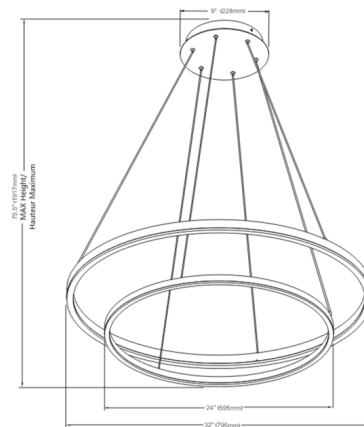

Shown in matte black / white