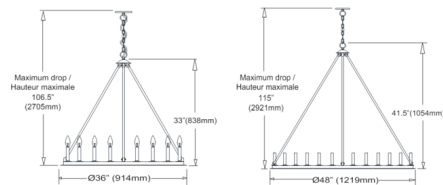

Lightology

lightology.com
866-954-4489
04-25-26

Project: _____

Company: _____

Location: _____ Fixture Type: _____

SPEC #: **DAI1174820**

Approved On: _____ Approved By: _____

Colby Candlelight Chandelier

By Dainolite

Description

With an allure that takes its inspiration from period banquet halls, the Colby Candlelight Chandelier adds a sleek modern finish. The effect is transitional one that can blend with virtually any type of decor. A chain drop and metal frame in elegant contrast with a traditional design. Clean, precise lines add a modern statement to its traditional elements.

Specifications

COLOR	N/A
BODY FINISH	Matte Black
WATTAGE	72W
DIMMER	Standard 120V
DIMENSIONS	36"W x 33"H x 36"D
BULB NOT INCLUDED	8 x B10/Candelabra (E12)/9W/120V LED
COUNTRY OF ORIGIN	China

CLICK TO VIEW PRODUCT

Notes: