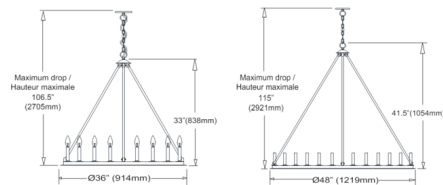

Shown in matte black

Specifications

COLOR	N/A
BODY FINISH	Matte Black
WATTAGE	72W
DIMMER	Standard 120V
DIMENSIONS	36"W x 33"H x 36"D
BULB NOT INCLUDED	8 x B10/Candelabra (E12)/9W/120V LED
COUNTRY OF ORIGIN	China