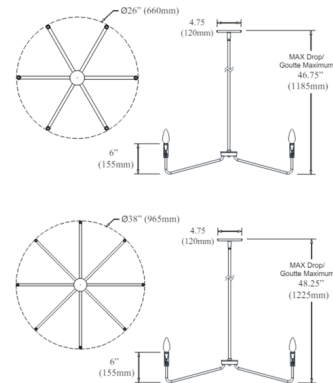

Description

The traditional chandelier design gets a thoroughly modern makeover in the Clayton Chandelier. Straight lines and gleaming metal make a definitive statement in cutting edge glamour. A metal drop and frame comes in your choice of finish, contrasting or complementing in the traditional candle shape. The frame places the bulbs in a symmetrical, one-sided pattern perfect for placement against a wall. It's a look that complements a fashionable dining room, kitchen, or even a hallway.

Specifications

COLOR	N/A
BODY FINISH	Aged Brass
WATTAGE	54W
DIMMER	Standard 120V
DIMENSIONS	26"W x 6"H x 26"D
BULB NOT INCLUDED	6 x B10/Candelabra (E12)/9W/120V LED
COUNTRY OF ORIGIN	China

Technical Information

PRODUCT DIMENSIONS Downrods Included: 1-8", 1-11" and 1-20" Stems

Notes:

Shown in aged brass

CLICK TO VIEW PRODUCT