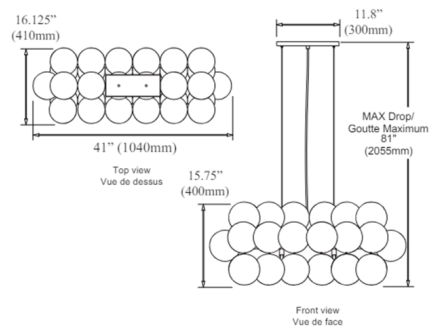

By Dainolite

Description

The emphasis is on the appeal of the spherical shape of the Comet Linear Chandelier. Features glass globes that reflect and amplify the lighting set within a metal frame. Note: Not all options are available.

Shown in matte black / clear

Specifications

COLOR Clear
BODY FINISH Matte Black
WATTAGE 50W
DIMMER Standard 120V
DIMENSIONS 41"L x 16.125"W x 15.75"H
BULB NOT INCLUDED 10 x JCD/G9/5W/120V LED
COUNTRY OF ORIGIN China