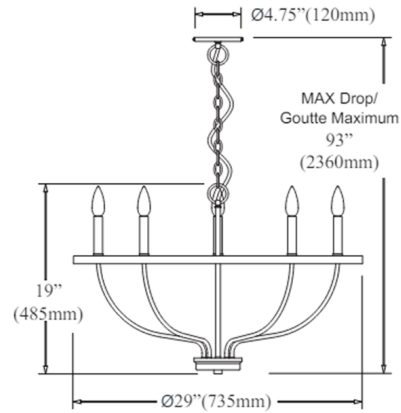

### Description

The Cesar Round Chandelier was designed to be the glamorous and refined centerpiece you want in your dining room or entryway. Round metal rods curve widely up and away from the frame's central hub, creating a bowl-like silhouette. A wide coordinating ring encircles the arms, providing another level of detail to the overall piece while also adding structural support.

### Specifications

COLOR . . . . . Frosted  
BODY FINISH . . . . . Aged Brass  
WATTAGE . . . . . 45W  
DIMMER . . . . . Standard 120V  
DIMENSIONS . . . . . 29"W x 19"H x 29"D  
BULB NOT INCLUDED . . . . . 5 x B10/Candelabra (E12)/9W/120V LED  
COUNTRY OF ORIGIN . . . . . China