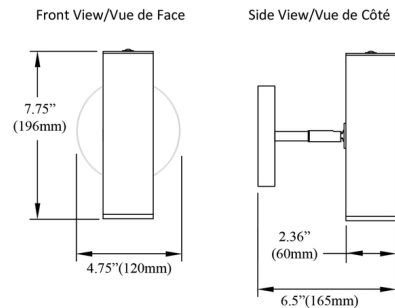

CLICK TO VIEW PRODUCT

Notes: