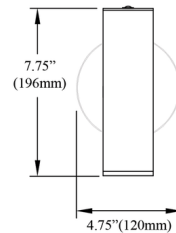

Front View/Vue de Face