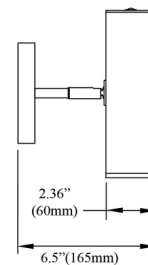

Specifications

COLOR Frosted
BODY FINISH Aged Brass
WATTAGE 6W
DIMMER Included
DIMENSIONS 4.75"W x 7.75"H x 2.5"D
INTEGRATED LED MODULE 1 x LED/6W/120V LED
COUNTRY OF ORIGIN China

Technical Information

LAMP LIFE 30000 hours
COLOR RENDERING 80 CRI
LAMP COLOR 3000K
LUMENS/WATT 42.50
LUMINOUS FLUX 255 lumens

Shown in aged brass / frosted

Front View/Vue de Face

Side View/Vue de Côté

CLICK TO VIEW PRODUCT

Notes: