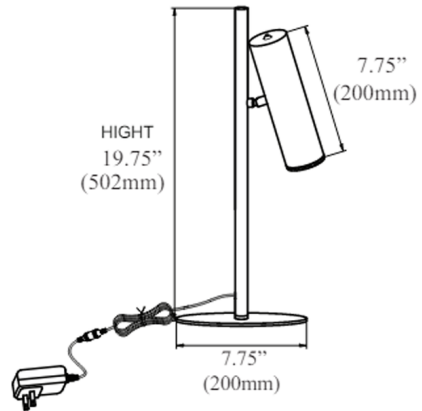

CLICK TO VIEW PRODUCT

Notes: