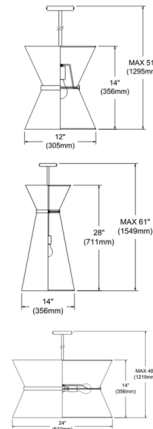

Description

The Caterine Hourglass Pendant features an elegant tiered design based on bold contrasts that will unify home decor with a luxurious touch. A drop base in metal with a choice of finishes ends with a cinched fabric shade, adding fluid lines to sleek minimalism or modernist decors. Note: Not all options are available.

Shown in aged brass / white / gold

Specifications

COLOR	N/A
BODY FINISH	Aged Brass / White / Gold
WATTAGE	17W
DIMMER	Standard 120V
DIMENSIONS	12"W x 14"H
BULB NOT INCLUDED	1 x A19/Medium (E26)/17W/120V LED
COUNTRY OF ORIGIN	Canada

Technical Information

PRODUCT DIMENSIONS Downrods Included: 1-8", 1-11" and 1-20" Stems

CLICK TO VIEW PRODUCT

Notes: