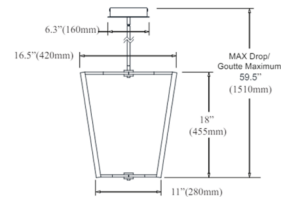

Description

The ideal piece to set a distinctive design tone and produce bright ambient light in a foyer or dining room. The Curant Pendant has the classic profile of a lantern, wider at the top and narrower at the bottom. But that's where any similarities end. The open frame shows off unique bowtie-shaped structures at the top and bottom.

Shown in aged brass / white

Specifications

COLOR	White
BODY FINISH	Aged Brass
WATTAGE	48W
DIMMER	Low Voltage Electronic
DIMENSIONS	16.5"W x 18"H x 16.5"D
INTEGRATED LED MODULE	1 x LED/48W/120V LED
COUNTRY OF ORIGIN	China

Technical Information

PRODUCT DIMENSIONS	Downrods Included: 1-8", 1-11" and 1-20" Stems
LAMP LIFE	30000 hours
COLOR RENDERING	80 CRI
LAMP COLOR	3000K
LUMENS/WATT	71.88
LUMINOUS FLUX	3450 lumens

CLICK TO VIEW PRODUCT