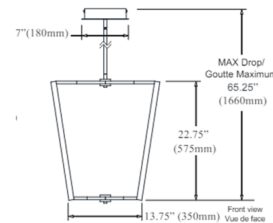

Description

The ideal piece to set a distinctive design tone and produce bright ambient light in a foyer or dining room. The Curant Pendant has the classic profile of a lantern, wider at the top and narrower at the bottom. But that's where any similarities end. The open frame shows off unique bowtie-shaped structures at the top and bottom.

Shown in aged brass / white

Specifications

COLOR	White
BODY FINISH	Aged Brass
WATTAGE	48W
DIMMER	Low Voltage Electronic
DIMENSIONS	16.5"W x 18"H x 16.5"D
INTEGRATED LED MODULE	1 x LED/48W/120V LED
COUNTRY OF ORIGIN	China

Technical Information

PRODUCT DIMENSIONS	Downrods Included: 1-8", 1-11" and 1-20" Stems
LAMP LIFE	30000 hours
COLOR RENDERING	80 CRI
LAMP COLOR	3000K
LUMENS/WATT	71.88
LUMINOUS FLUX	3450 lumens

CLICK TO VIEW PRODUCT