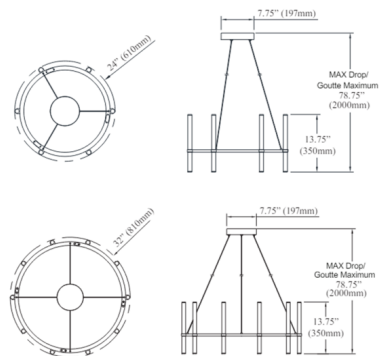

Shown in matte black / white

Specifications

COLOR	White
BODY FINISH	Matte Black
WATTAGE	36W
DIMMER	Low Voltage Electronic
DIMENSIONS	24"W x 13.75"H x 24"D
INTEGRATED LED MODULE	6 x LED/6W/120V LED
COUNTRY OF ORIGIN	China