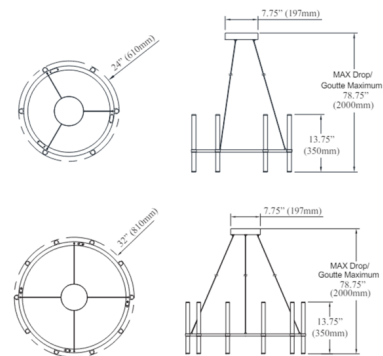

Description

The Corvette Round Chandelier makes efficient use of both energy and materials, using tall, slender tubes of acrylic to diffuse the light of the integrated LEDs inside. To maximize the breadth of the ambient light, the cylinders are arranged vertically around the exterior of a sleek metal ring. In a dining room or tall entryway, this chandelier adds a sense of refinement as well as vibrant all-around light.

Shown in matte black / white

Specifications

COLOR	White
BODY FINISH	Matte Black
WATTAGE	36W
DIMMER	Low Voltage Electronic
DIMENSIONS	24"W x 13.75"H x 24"D
INTEGRATED LED MODULE	6 x LED/6W/120V LED
COUNTRY OF ORIGIN	China