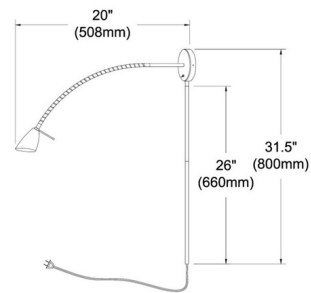

### Description

Turn your favorite reading space into a stylish oasis of light with this Windford Wall Sconce. The design takes the traditional reading light and gives it a makeover in modern style. The metal frame features a circular base, with a gooseneck arm that extends to an elegant tapered housing for the halogen light. It offers an appealing combination of practical and fashionable features. With its versatility and practical uses, it's a chic addition to your bedroom, office or any other space where directional light is needed. On/Off toggle switch on backplate.

### Specifications

COLOR	N/A
BODY FINISH	Matte Black
WATTAGE	7W
DIMMER	N/A
DIMENSIONS	4.5"W x 31.5"H x 20"D
BULB NOT INCLUDED	1 x MR16/GU10/7W/120V LED
COUNTRY OF ORIGIN	China

CLICK TO VIEW PRODUCT

Notes: