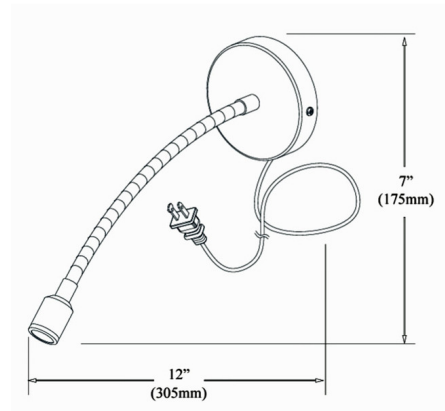

Shown in matte black

CLICK TO VIEW PRODUCT

Notes: