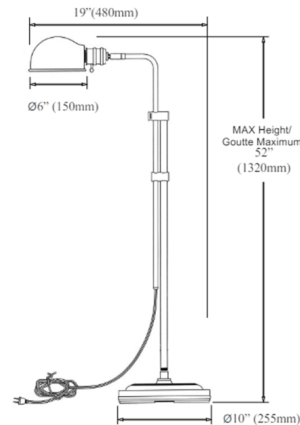

### Description

The Fedora Floor Lamp is crafted with efficient modern detail. The metal base and frame are adjustable in height, with a round lamp head, and with its blend of practical features and timeless style, will blend easily with the furnishings in a bedroom, living room or office space. Includes on/off switch on socket.

### Specifications

COLOR	Matte Black
BODY FINISH	Matte Black
WATTAGE	9W
DIMMER	N/A
DIMENSIONS	19"W x 52"H x 10"D
BULB NOT INCLUDED	1 x A19/Medium (E26)/9W/120V LED
COUNTRY OF ORIGIN	China

CLICK TO VIEW PRODUCT