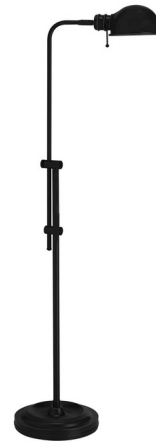

## Fedora Floor Lamp

By Dainolite

### Description

The Fedora Floor Lamp is crafted with efficient modern detail. The metal base and frame are adjustable in height, with a round lamp head, and with its blend of practical features and timeless style, will blend easily with the furnishings in a bedroom, living room or office space. Includes on/off switch on socket.

Shown in matte black / matte black

### Specifications

COLOR	Matte Black
BODY FINISH	Matte Black
WATTAGE	9W
DIMMER	N/A
DIMENSIONS	19"W x 52"H x 10"D
BULB NOT INCLUDED	1 x A19/Medium (E26)/9W/120V LED
COUNTRY OF ORIGIN	China

CLICK TO VIEW PRODUCT