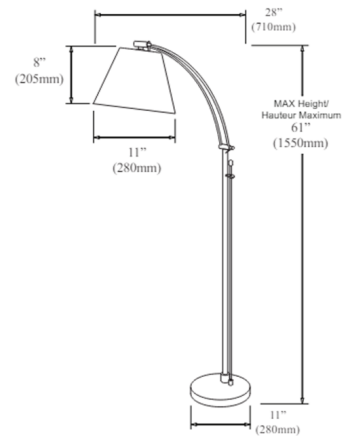

Description

The Felix Arc Floor Lamp adds modern convenience and a stylish aesthetic. The angle of the shade can be adjusted to suit your needs. The metal frame and base in your choice of finish incorporates a straight rod that divides in two, with adjustable arms that arc out to the fabric shade. An empire shade completes the fashionable silhouette. Turn dimmer switch on pole. Note: Not all options are available.

Shown in aged brass / white

Specifications

COLOR	White
BODY FINISH	Aged Brass
WATTAGE	17W
DIMMER	Included
DIMENSIONS	28"W x 61"H x 11"D
BULB NOT INCLUDED	1 x A19/Medium (E26)/17W/120V LED
COUNTRY OF ORIGIN	China